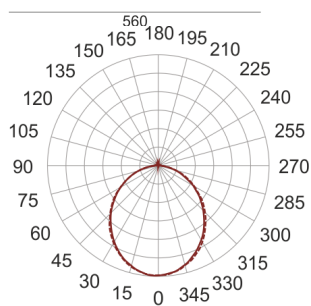

FIGO N LED S 58/33/3.0K BIAŁY

— C0-C180 ····· C90-C270

- IP: 20
- Color temperature: 2700-3500
- Luminous flux: 3191,541188 lm

Name	Code	Colour	Voltage supply	Luminaire wattage	Light source type	Luminous flux	
FIGO N LED S 58/33/3.0K BIAŁY		white	230V	49,5	LED	3191,541188 lm	3000K