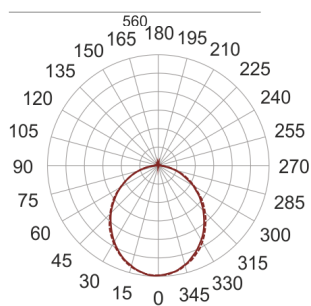

# FIGO N LED S 58/33/3.0K BIAŁY

— C0-C180    ····· C90-C270

- IP: 20
- Color temperature: 2700-3500
- Luminous flux: 3191,541188 lm

Name	Code	Colour	Voltage supply	Luminaire wattage	Light source type	Luminous flux	
<a href="#">FIGO N LED S 58/33/3.0K BIAŁY</a>		white	230V	49,5	LED	3191,541188 lm	3000K