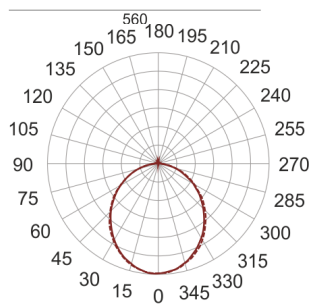

# FIGO N LED S 58/33/3.0K BIAŁY

— C0-C180    ..... C90-C270

- IP: 20
- Color temperature: 2700-3500
- Luminous flux: 3191,541188 lm

Name	Code	Colour	Voltage supply	Luminaire wattage	Light source type	Luminous flux	
<a href="#">FIGO N LED S 58/33/3.0K BIAŁY</a>		white	230V	49,5	LED	3191,541188 lm	3000K