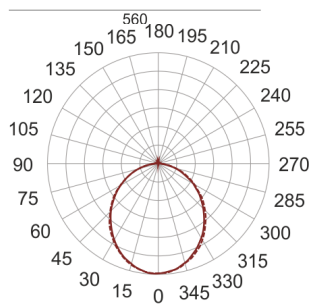

# FIGO N LED S 58/33/3.0K BIAŁY

— C0-C180    - - - - C90-C270

- IP: 20
- Color temperature: 2700-3500
- Luminous flux: 3191,541188 lm

Name	Code	Colour	Voltage supply	Luminaire wattage	Light source type	Luminous flux	
<a href="#">FIGO N LED S 58/33/3.0K BIAŁY</a>		white	230V	49,5	LED	3191,541188 lm	3000K