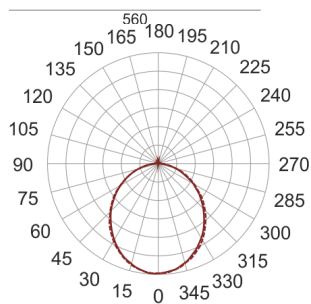

FIGO N LED S 58/33/3.0K CZARNY

— C0-C180 - - - - C90-C270

- IP: 20
- Color temperature: 2700-3500
- Luminous flux: 3191,541188 lm

Name	Code	Colour	Voltage supply	Luminaire wattage	Light source type	Luminous flux	
FIGO N LED S 58/33/3.0K CZARNY		black	230V	49,5	LED	3191,541188 lm	3000K