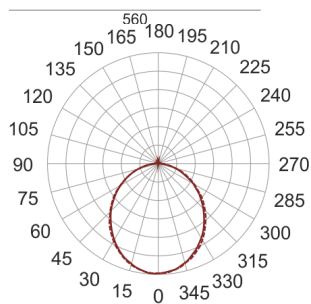

# FIGO N LED S 58/33/3.0K CZARNY

— C0-C180    - - - - C90-C270

- IP: 20
- Color temperature: 2700-3500
- Luminous flux: 3191,541188 lm

Name	Code	Colour	Voltage supply	Luminaire wattage	Light source type	Luminous flux	
<a href="#">FIGO N LED S 58/33/3.0K CZARNY</a>		black	230V	49,5	LED	3191,541188 lm	3000K