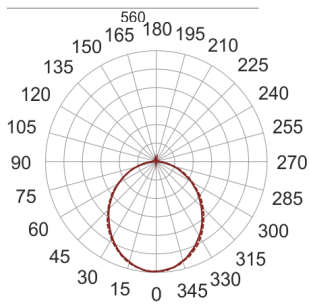

FIGO N LED S 58/33/3.0K SZARY

— C0-C180 - - - - C90-C270

- IP: 20
- Color temperature: 2700-3500
- Luminous flux: 3191,541188 lm

Name	Code	Colour	Voltage supply	Luminaire wattage	Light source type	Luminous flux	
FIGO N LED S 58/33/3.0K SZARY		gray	230V	49,5	LED	3191,541188 lm	3000K