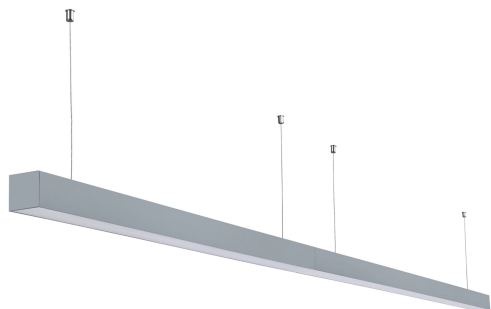

FIGO Z LED K 114/21/3.0K BIAŁY

— C0-C180 - - - - C90-C270

- IP: 20
- Color temperature: 2700-3500
- Luminous flux: 1925,352152 lm

Name	Code	Colour	Voltage supply	Luminaire wattage	Light source type	Luminous flux	
FIGO Z LED K 114/21/3.0K BIAŁY		white	230V	24,1	LED	1925,352152 lm	3000K