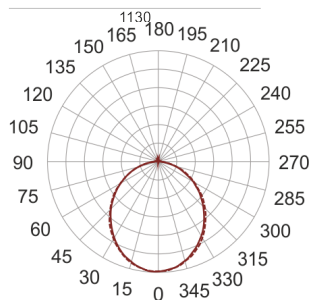

FIGO Z LED K 114/21/3.0K BIAŁY

- IP: 20
- Color temperature: 2700-3500
- Luminous flux: 1925,352152 lm

Name	Code	Colour	Voltage supply	Luminaire wattage	Light source type	Luminous flux	
FIGO Z LED K 114/21/3.0K BIAŁY		white	230V	24,1	LED	1925,352152 lm	3000K