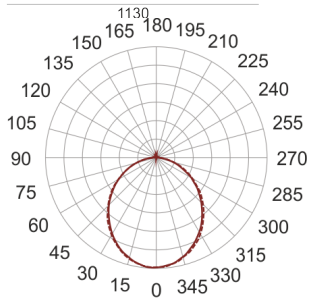

FIGO Z LED K 114/21/3.0K CZARNY

— C0-C180 - - - - - C90-C270

- IP: 20
- Color temperature: 2700-3500
- Luminous flux: 1925,352152 lm

Name	Code	Colour	Voltage supply	Luminaire wattage	Light source type	Luminous flux	
FIGO Z LED K 114/21/3.0K CZARNY		black	230V	24,1	LED	1925,352152 lm	3000K