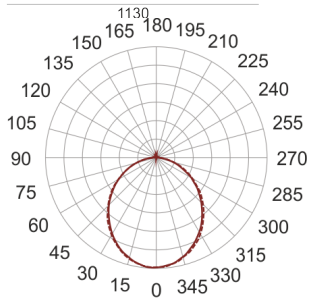

FIGO Z LED K 114/21/3.0K SZARY

— C0-C180 - - - - - C90-C270

- IP: 20
- Color temperature: 2700-3500
- Luminous flux: 1925,352152 lm

Name	Code	Colour	Voltage supply	Luminaire wattage	Light source type	Luminous flux	
FIGO Z LED.K. 114/21/3.0K. SZARY		gray	230V	24,1	LED	1925,352152 lm	3000K