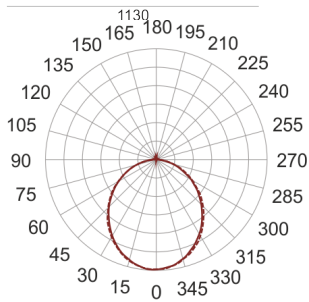

# FIGO Z LED K 114/21/3.0K SZARY

— C0-C180      - - - - C90-C270

- IP: 20
- Color temperature: 2700-3500
- Luminous flux: 1925,352152 lm

Name	Code	Colour	Voltage supply	Luminaire wattage	Light source type	Luminous flux	
<a href="#">FIGO Z LED K 114/21/3.0K SZARY</a>		gray	230V	24,1	LED	1925,352152 lm	3000K