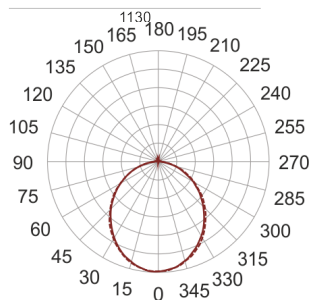

FIGO Z LED K 114/21/3.0K SZARY

— C0-C180 - - - - - C90-C270

- IP: 20
- Color temperature: 2700-3500
- Luminous flux: 1925,352152 lm

Name	Code	Colour	Voltage supply	Luminaire wattage	Light source type	Luminous flux	
FIGO Z LED.K. 114/21/3.0K. SZARY		gray	230V	24,1	LED	1925,352152 lm	3000K