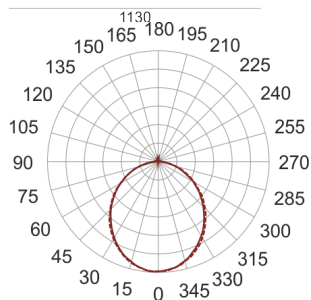

FIGO Z LED K 114/30/3.0K BIAŁY

- IP: 20
- Color temperature: 2700-3500
- Luminous flux: 2923,407039 lm

Name	Code	Colour	Voltage supply	Luminaire wattage	Light source type	Luminous flux	
FIGO Z LED K 114/30/3.0K BIAŁY		white	230V	42,6	LED	2923,407039 lm	3000K