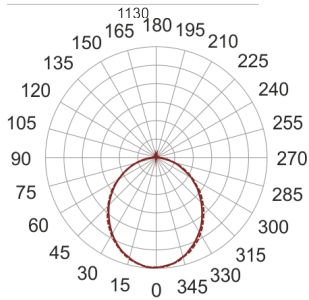

# FIGO Z LED K 114/30/3.0K SZARY

— C0-C180      - - - - C90-C270

- IP: 20
- Color temperature: 2700-3500
- Luminous flux: 2923,407039 lm

Name	Code	Colour	Voltage supply	Luminaire wattage	Light source type	Luminous flux	
<a href="#">FIGO Z LED K 114/30/3.0K SZARY</a>		gray	230V	42,6	LED	2923,407039 lm	3000K