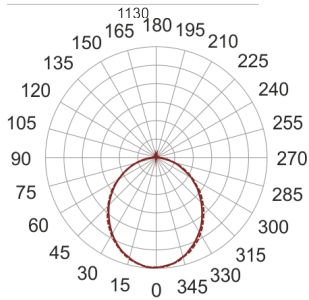

FIGO Z LED K 114/30/3.0K SZARY

— C0-C180 - - - - - C90-C270

- IP: 20
- Color temperature: 2700-3500
- Luminous flux: 2923,407039 lm

Name	Code	Colour	Voltage supply	Luminaire wattage	Light source type	Luminous flux	
FIGO Z LED.K. 114/30/3.0K. SZARY		gray	230V	42,6	LED	2923,407039 lm	3000K