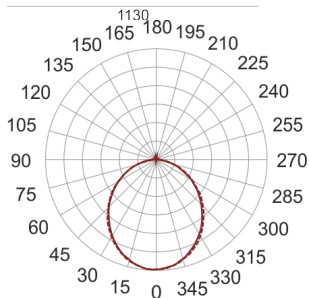

FIGO Z LED K 114/30/3.0K SZARY

— C0-C180 - - - - - C90-C270

- IP: 20
- Color temperature: 2700-3500
- Luminous flux: 2923,407039 lm

Name	Code	Colour	Voltage supply	Luminaire wattage	Light source type	Luminous flux	
FIGO Z LED.K. 114/30/3.0K. SZARY		gray	230V	42,6	LED	2923,407039 lm	3000K