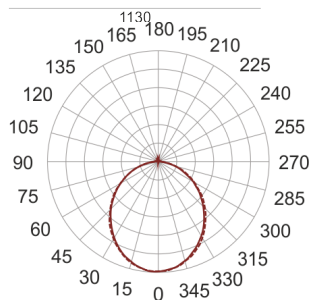

# FIGO Z LED K 114/37/3.0K BIAŁY

— C0-C180      - - - - - C90-C270

- IP: 20
- Color temperature: 2700-3500
- Luminous flux: 4195,802884 lm

Name	Code	Colour	Voltage supply	Luminaire wattage	Light source type	Luminous flux	
<a href="#">FIGO Z LED K 114/37/3.0K BIAŁY</a>		white	230V	66,4	LED	4195,802884 lm	3000K