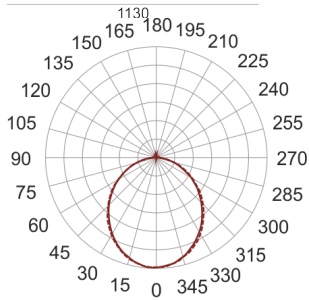

# FIGO Z LED K 114/37/3.0K BIAŁY

— C0-C180    - - - - C90-C270

- IP: 20
- Color temperature: 2700-3500
- Luminous flux: 4195,802884 lm

Name	Code	Colour	Voltage supply	Luminaire wattage	Light source type	Luminous flux	
<a href="#">FIGO Z LED K 114/37/3.0K BIAŁY</a>		white	230V	66,4	LED	4195,802884 lm	3000K