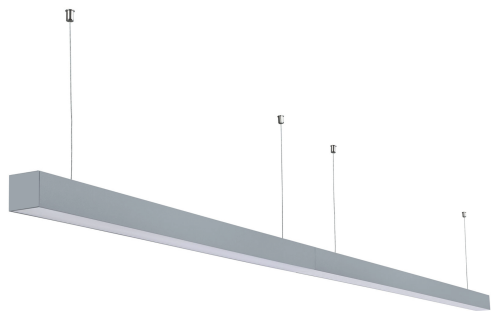

# FIGO Z LED K 114/37/3.0K BIAŁY

— C0-C180      - - - - - C90-C270

- IP: 20
- Color temperature: 2700-3500
- Luminous flux: 4195,802884 lm

Name	Code	Colour	Voltage supply	Luminaire wattage	Light source type	Luminous flux	
<a href="#">FIGO Z LED K 114/37/3.0K BIAŁY</a>		white	230V	66,4	LED	4195,802884 lm	3000K