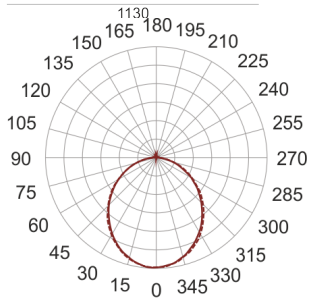

FIGO Z LED K 114/46/3.0K BIAŁY

— C0-C180 - - - - - C90-C270

- IP: 20
- Color temperature: 2700-3500
- Luminous flux: 4737,036629 lm

Name	Code	Colour	Voltage supply	Luminaire wattage	Light source type	Luminous flux	
FIGO Z LED K 114/46/3.0K BIAŁY		white	230V	66	LED	4737,036629 lm	3000K