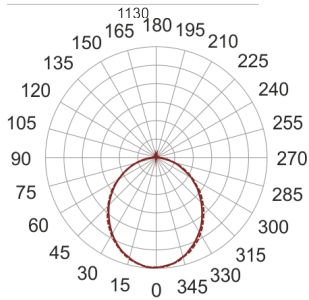

FIGO Z LED K 114/46/3.0K BIAŁY

— C0-C180 - - - - C90-C270

- IP: 20
- Color temperature: 2700-3500
- Luminous flux: 4737,036629 lm

Name	Code	Colour	Voltage supply	Luminaire wattage	Light source type	Luminous flux	
FIGO Z LED K 114/46/3.0K BIAŁY		white	230V	66	LED	4737,036629 lm	3000K