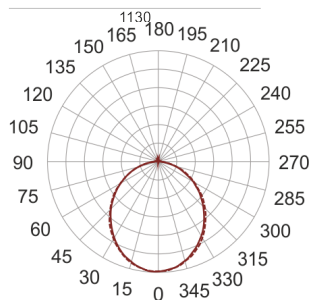

# FIGO Z LED K 114/46/3.0K BIAŁY

— C0-C180      - - - - - C90-C270

- IP: 20
- Color temperature: 2700-3500
- Luminous flux: 4737,036629 lm

Name	Code	Colour	Voltage supply	Luminaire wattage	Light source type	Luminous flux	
<a href="#">FIGO Z LED K 114/46/3.0K BIAŁY</a>		white	230V	66	LED	4737,036629 lm	3000K