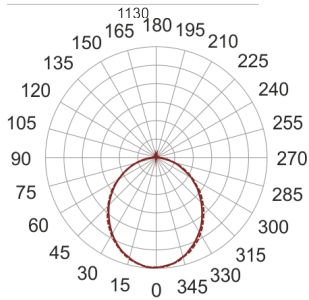

FIGO Z LED K 114/46/3.0K CZARNY

- IP: 20
- Color temperature: 2700-3500
- Luminous flux: 4737,036629 lm

Name	Code	Colour	Voltage supply	Luminaire wattage	Light source type	Luminous flux	
FIGO Z LED K 114/46/3.0K CZARNY		black	230V	66	LED	4737,036629 lm	3000K