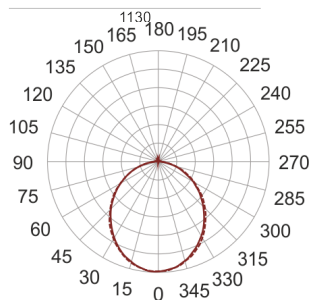

FIGO Z LED K 114/46/3.0K CZARNY

- IP: 20
- Color temperature: 2700-3500
- Luminous flux: 4737,036629 lm

Name	Code	Colour	Voltage supply	Luminaire wattage	Light source type	Luminous flux	
FIGO Z LED K 114/46/3.0K CZARNY		black	230V	66	LED	4737,036629 lm	3000K