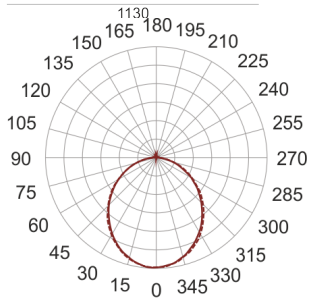

# FIGO Z LED K 114/56/3.0K BIAŁY

— C0-C180      - - - - - C90-C270

- IP: 20
- Color temperature: 2700-3500
- Luminous flux: 5846,814078 lm

Name	Code	Colour	Voltage supply	Luminaire wattage	Light source type	Luminous flux	
<a href="#">FIGO Z LED K 114/56/3.0K BIAŁY</a>		white	230V	85,2	LED	5846,814078 lm	3000K