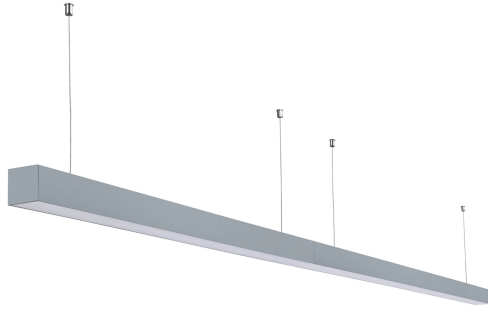

# FIGO Z LED K 114/56/3.0K BIAŁY

— C0-C180      - - - - C90-C270

- IP: 20
- Color temperature: 2700-3500
- Luminous flux: 5846,814078 lm

Name	Code	Colour	Voltage supply	Luminaire wattage	Light source type	Luminous flux	
<a href="#">FIGO Z LED K 114/56/3.0K BIAŁY</a>		white	230V	85,2	LED	5846,814078 lm	3000K