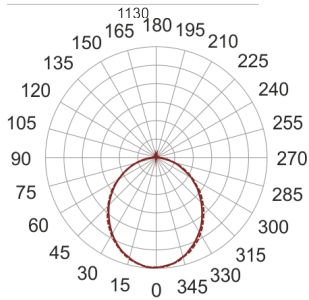

# FIGO Z LED K 114/56/3.0K BIAŁY

— C0-C180      - - - - C90-C270

- IP: 20
- Color temperature: 2700-3500
- Luminous flux: 5846,814078 lm

Name	Code	Colour	Voltage supply	Luminaire wattage	Light source type	Luminous flux	
<a href="#">FIGO Z LED K 114/56/3.0K BIAŁY</a>		white	230V	85,2	LED	5846,814078 lm	3000K