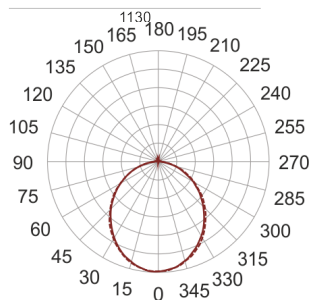

# FIGO Z LED K 114/56/3.0K SZARY

— C0-C180      - - - - C90-C270

- IP: 20
- Color temperature: 2700-3500
- Luminous flux: 5846,814078 lm

Name	Code	Colour	Voltage supply	Luminaire wattage	Light source type	Luminous flux	
<a href="#">FIGO Z LED.K.114/56/3.0K.SZARY</a>		gray	230V	85,2	LED	5846,814078 lm	3000K