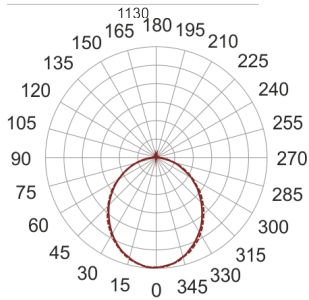

FIGO Z LED K 114/56/3.0K SZARY

— C0-C180 - - - - - C90-C270

- IP: 20
- Color temperature: 2700-3500
- Luminous flux: 5846,814078 lm

Name	Code	Colour	Voltage supply	Luminaire wattage	Light source type	Luminous flux	
FIGO Z LED.K.114/56/3.0K.SZARY		gray	230V	85,2	LED	5846,814078 lm	3000K