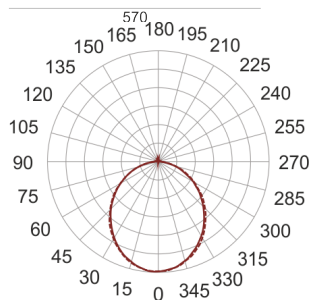

# FIGO Z LED K 58/11/3.0K BIAŁY

— C0-C180      - - - - - C90-C270

- IP: 20
- Color temperature: 2700-3500
- Luminous flux: 1490,875522 lm

Name	Code	Colour	Voltage supply	Luminaire wattage	Light source type	Luminous flux	
<a href="#">FIGO Z LED K 58/11/3.0K BIAŁY</a>		white	230V	21,78	LED	1490,875522 lm	3000K