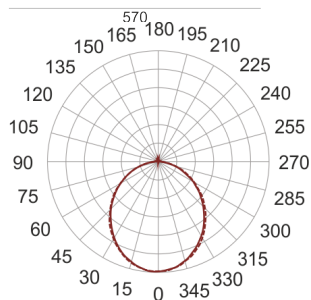

FIGO Z LED K 58/11/3.0K CZARNY

— C0-C180 - - - - - C90-C270

- IP: 20
- Color temperature: 2700-3500
- Luminous flux: 1490,875522 lm

Name	Code	Colour	Voltage supply	Luminaire wattage	Light source type	Luminous flux	
FIGO Z LED K 58/11/3.0K CZARNY		black	230V	21,78	LED	1490,875522 lm	3000K