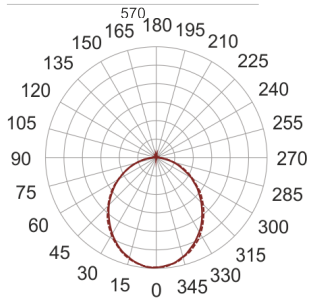

FIGO Z LED K 58/15/3.0K BIAŁY

— C0-C180 - - - - C90-C270

- IP: 20
- Color temperature: 2700-3500
- Luminous flux: 1595,770594 lm

Name	Code	Colour	Voltage supply	Luminaire wattage	Light source type	Luminous flux	
FIGO Z LED K 58/15/3.0K BIAŁY		white	230V	24	LED	1595,770594 lm	3000K