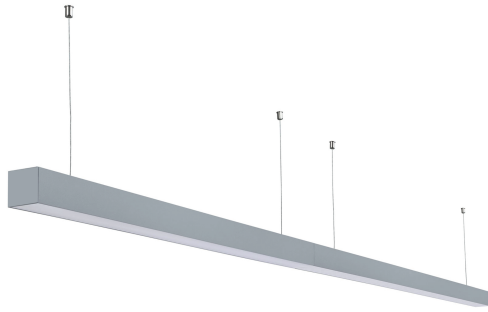

FIGO Z LED K 58/15/3.0K BIAŁY

— C0-C180 - - - - C90-C270

- IP: 20
- Color temperature: 2700-3500
- Luminous flux: 1595,770594 lm

Name	Code	Colour	Voltage supply	Luminaire wattage	Light source type	Luminous flux	
FIGO Z LED K 58/15/3.0K BIAŁY		white	230V	24	LED	1595,770594 lm	3000K