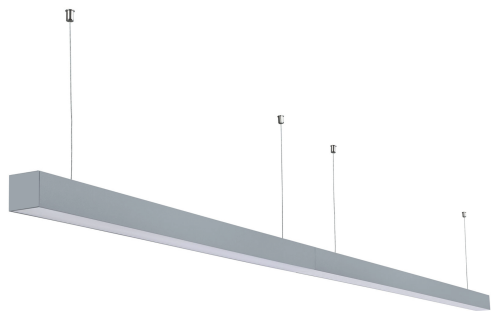

# FIGO Z LED K 58/15/3.0K BIAŁY

— C0-C180      - - - - C90-C270

- IP: 20
- Color temperature: 2700-3500
- Luminous flux: 1595,770594 lm

Name	Code	Colour	Voltage supply	Luminaire wattage	Light source type	Luminous flux	
<a href="#">FIGO Z LED K 58/15/3.0K BIAŁY</a>		white	230V	24	LED	1595,770594 lm	3000K