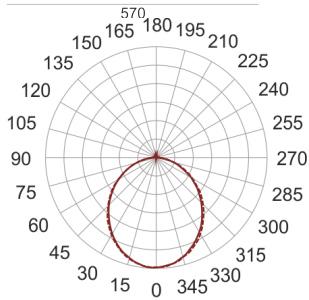

FIGO Z LED K 58/15/3.0K CZARNY

— C0-C180 - - - - - C90-C270

- IP: 20
- Color temperature: 2700-3500
- Luminous flux: 1595,770594 lm

Name	Code	Colour	Voltage supply	Luminaire wattage	Light source type	Luminous flux	
FIGO Z LED K 58/15/3.0K CZARNY		black	230V	24	LED	1595,770594 lm	3000K