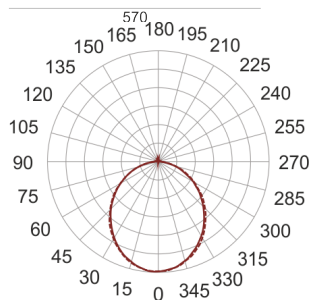

FIGO Z LED K 58/15/3.0K CZARNY

— C0-C180 - - - - C90-C270

- IP: 20
- Color temperature: 2700-3500
- Luminous flux: 1595,770594 lm

Name	Code	Colour	Voltage supply	Luminaire wattage	Light source type	Luminous flux	
FIGO Z LED K 58/15/3.0K CZARNY		black	230V	24	LED	1595,770594 lm	3000K