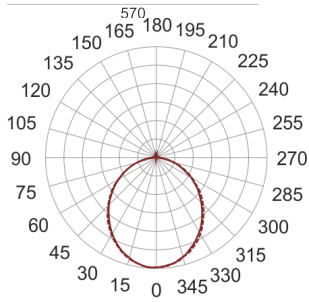

FIGO Z LED K 58/15/3.0K SZARY

— C0-C180 - - - - C90-C270

- IP: 20
- Color temperature: 2700-3500
- Luminous flux: 1595,770594 lm

| Name | Code | Colour | Voltage supply | Luminaire wattage | Light source type | Luminous flux | |
|---|------|--------|----------------|-------------------|-------------------|----------------|-------|
| FIGO Z LED K 58/15/3.0K SZARY | | gray | 230V | 24 | LED | 1595,770594 lm | 3000K |