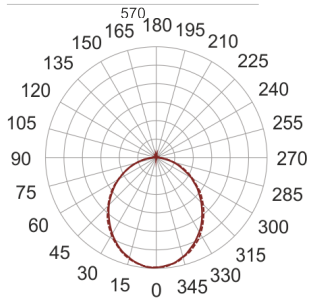

FIGO Z LED K 58/20/3.0K BIAŁY

— C0-C180 - - - - - C90-C270

- IP: 20
- Color temperature: 2700-3500
- Luminous flux: 2097,901442 lm

Name	Code	Colour	Voltage supply	Luminaire wattage	Light source type	Luminous flux	
FIGO Z LED K 58/20/3.0K BIAŁY		white	230V	32,2	LED	2097,901442 lm	3000K