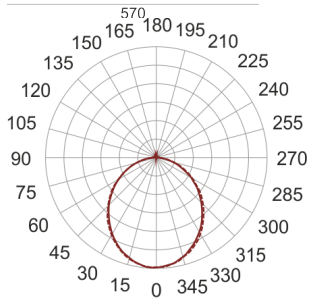

FIGO Z LED K 58/20/3.0K BIAŁY

— C0-C180 - - - - C90-C270

- IP: 20
- Color temperature: 2700-3500
- Luminous flux: 2097,901442 lm

Name	Code	Colour	Voltage supply	Luminaire wattage	Light source type	Luminous flux	
FIGO Z LED K 58/20/3.0K BIAŁY		white	230V	32,2	LED	2097,901442 lm	3000K