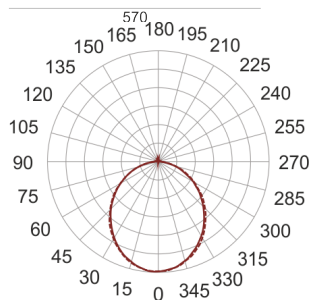

# FIGO Z LED K 58/20/3.0K CZARNY

— C0-C180      - - - - - C90-C270

- IP: 20
- Color temperature: 2700-3500
- Luminous flux: 2097,901442 lm

Name	Code	Colour	Voltage supply	Luminaire wattage	Light source type	Luminous flux	
<a href="#">FIGO Z LED K 58/20/3.0K CZARNY</a>		black	230V	32,2	LED	2097,901442 lm	3000K