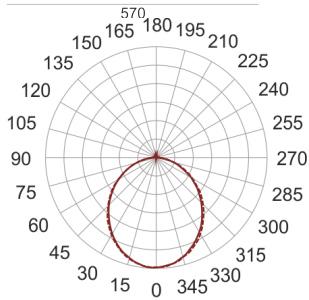

FIGO Z LED K 58/20/3.0K SZARY

— C0-C180 - - - - - C90-C270

- IP: 20
- Color temperature: 2700-3500
- Luminous flux: 2097,901442 lm

Name	Code	Colour	Voltage supply	Luminaire wattage	Light source type	Luminous flux	
FIGO Z LED K 58/20/3.0K SZARY		gray	230V	32,2	LED	2097,901442 lm	3000K