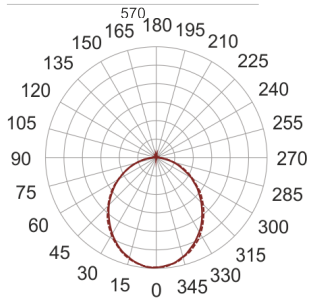

# FIGO Z LED K 58/20/3.0K SZARY

— C0-C180      - - - - - C90-C270

- IP: 20
- Color temperature: 2700-3500
- Luminous flux: 2097,901442 lm

Name	Code	Colour	Voltage supply	Luminaire wattage	Light source type	Luminous flux	
<a href="#">FIGO Z LED K 58/20/3.0K SZARY</a>		gray	230V	32,2	LED	2097,901442 lm	3000K