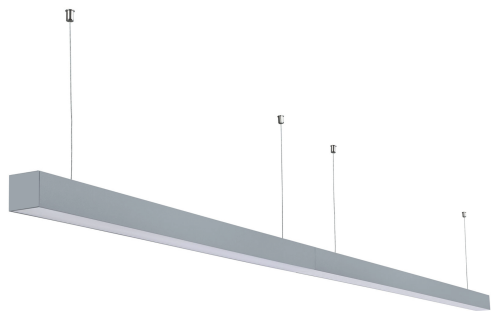

FIGO Z LED K 58/28/3.0K BIAŁY

— C0-C180 - - - - - C90-C270

- IP: 20
- Color temperature: 2700-3500
- Luminous flux: 2923,407039 lm

Name	Code	Colour	Voltage supply	Luminaire wattage	Light source type	Luminous flux	
FIGO Z LED K 58/28/3.0K BIAŁY		white	230V	42,6	LED	2923,407039 lm	3000K