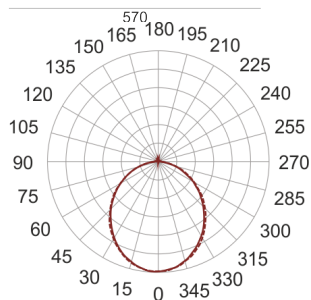

FIGO Z LED K 58/28/3.0K BIAŁY

— C0-C180 - - - - - C90-C270

- IP: 20
- Color temperature: 2700-3500
- Luminous flux: 2923,407039 lm

Name	Code	Colour	Voltage supply	Luminaire wattage	Light source type	Luminous flux	
FIGO Z LED K 58/28/3.0K BIAŁY		white	230V	42,6	LED	2923,407039 lm	3000K