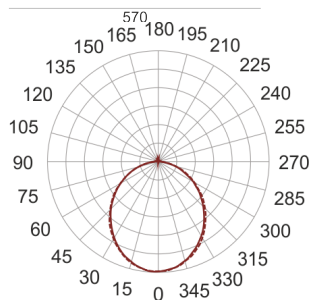

# FIGO Z LED K 58/28/3.0K BIAŁY

— C0-C180      - - - - - C90-C270

- IP: 20
- Color temperature: 2700-3500
- Luminous flux: 2923,407039 lm

Name	Code	Colour	Voltage supply	Luminaire wattage	Light source type	Luminous flux	
<a href="#">FIGO Z LED K 58/28/3.0K BIAŁY</a>		white	230V	42,6	LED	2923,407039 lm	3000K