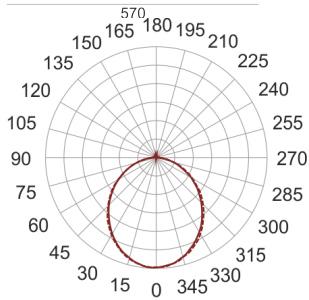

FIGO Z LED K 58/28/3.0K CZARNY

— C0-C180 - - - - - C90-C270

- IP: 20
- Color temperature: 2700-3500
- Luminous flux: 2923,407039 lm

Name	Code	Colour	Voltage supply	Luminaire wattage	Light source type	Luminous flux	
FIGO Z LED K 58/28/3.0K CZARNY		black	230V	42,6	LED	2923,407039 lm	3000K