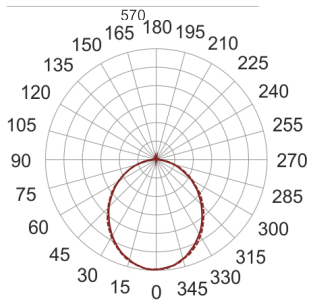

FIGO Z LED K 58/28/3.0K SZARY

— C0-C180 - - - - - C90-C270

- IP: 20
- Color temperature: 2700-3500
- Luminous flux: 2923,407039 lm

Name	Code	Colour	Voltage supply	Luminaire wattage	Light source type	Luminous flux	
FIGO Z LED K 58/28/3.0K SZARY		gray	230V	42,6	LED	2923,407039 lm	3000K