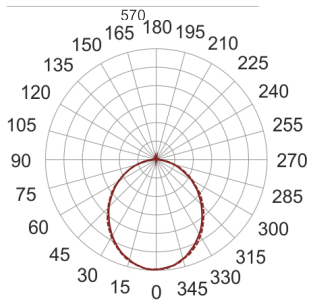

# FIGO Z LED K 58/28/3.0K SZARY

— C0-C180      - - - - - C90-C270

- IP: 20
- Color temperature: 2700-3500
- Luminous flux: 2923,407039 lm

Name	Code	Colour	Voltage supply	Luminaire wattage	Light source type	Luminous flux	
<a href="#">FIGO Z LED K 58/28/3.0K SZARY</a>		gray	230V	42,6	LED	2923,407039 lm	3000K