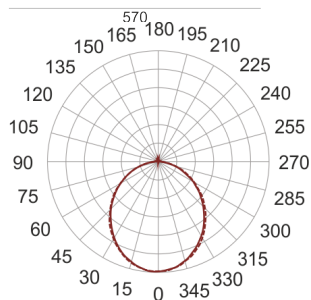

# FIGO Z LED K 58/33/3.0K BIAŁY

— C0-C180      - - - - C90-C270

- IP: 20
- Color temperature: 2700-3500
- Luminous flux: 3191,541188 lm

Name	Code	Colour	Voltage supply	Luminaire wattage	Light source type	Luminous flux	
<a href="#">FIGO Z LED K 58/33/3.0K BIAŁY</a>		white	230V	49,5	LED	3191,541188 lm	3000K