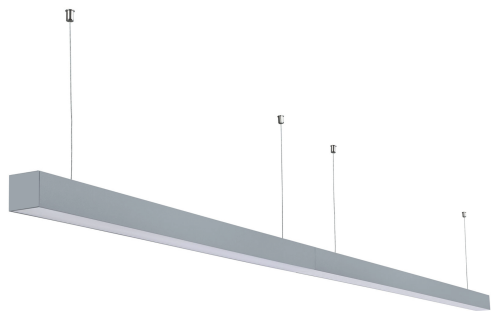

# FIGO Z LED K 58/33/3.0K BIAŁY

— C0-C180      - - - - C90-C270

- IP: 20
- Color temperature: 2700-3500
- Luminous flux: 3191,541188 lm

Name	Code	Colour	Voltage supply	Luminaire wattage	Light source type	Luminous flux	
<a href="#">FIGO Z LED K 58/33/3.0K BIAŁY</a>		white	230V	49,5	LED	3191,541188 lm	3000K