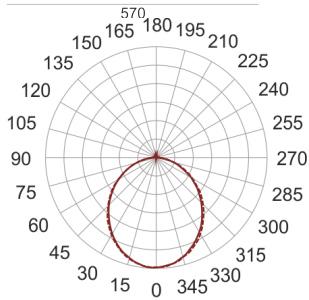

FIGO Z LED K 58/33/3.0K SZARY

— C0-C180 - - - - - C90-C270

- IP: 20
- Color temperature: 2700-3500
- Luminous flux: 3191,541188 lm

Name	Code	Colour	Voltage supply	Luminaire wattage	Light source type	Luminous flux	
FIGO Z LED K 58/33/3.0K SZARY		gray	230V	49,5	LED	3191,541188 lm	3000K