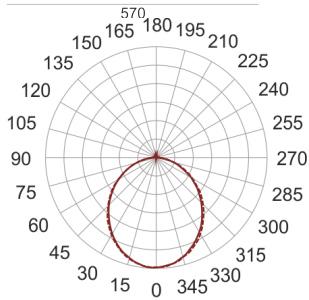

FIGO Z LED K 58/33/3.0K SZARY

— C0-C180 - - - - C90-C270

- IP: 20
- Color temperature: 2700-3500
- Luminous flux: 3191,541188 lm

Name	Code	Colour	Voltage supply	Luminaire wattage	Light source type	Luminous flux	
FIGO Z LED K 58/33/3.0K SZARY		gray	230V	49,5	LED	3191,541188 lm	3000K