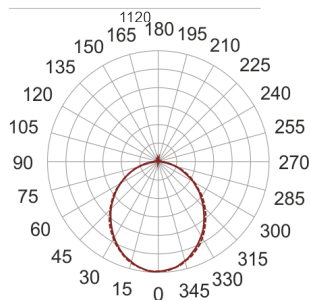

FIGO Z LED S 114/21/3.0K BIAŁY

— C0-C180 - - - - C90-C270

- IP: 20
- Color temperature: 2700-3500
- Luminous flux: 1925,352152 lm

Name	Code	Colour	Voltage supply	Luminaire wattage	Light source type	Luminous flux	
FIGO Z LED S 114/21/3.0K BIAŁY		white	230V	24,1	LED	1925,352152 lm	3000K