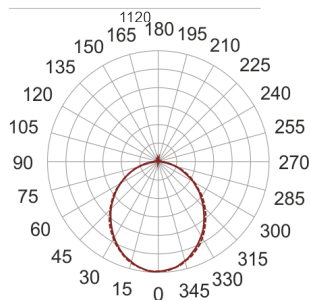

FIGO Z LED S 114/21/3.0K BIAŁY

- IP: 20
- Color temperature: 2700-3500
- Luminous flux: 1925,352152 lm

Name	Code	Colour	Voltage supply	Luminaire wattage	Light source type	Luminous flux	
FIGO Z LED S 114/21/3.0K BIAŁY		white	230V	24,1	LED	1925,352152 lm	3000K