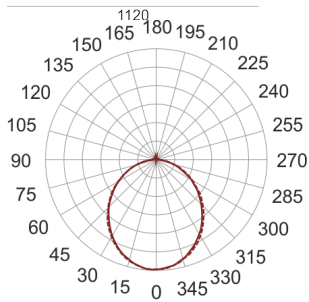

FIGO Z LED S 114/21/3.0K CZARNY

— C0-C180 - - - - C90-C270

- IP: 20
- Color temperature: 2700-3500
- Luminous flux: 1925,352152 lm

Name	Code	Colour	Voltage supply	Luminaire wattage	Light source type	Luminous flux	
FIGO Z LED S 114/21/3.0K CZARNY		black	230V	24,1	LED	1925,352152 lm	3000K