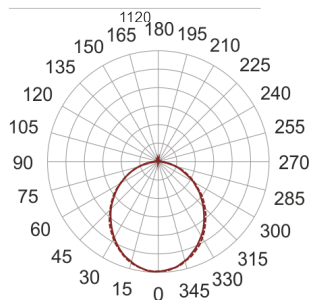

# FIGO Z LED S 114/21/3.0K CZARNY

— C0-C180      - - - - - C90-C270

- IP: 20
- Color temperature: 2700-3500
- Luminous flux: 1925,352152 lm

Name	Code	Colour	Voltage supply	Luminaire wattage	Light source type	Luminous flux	
<a href="#">FIGO Z LED S 114/21/3.0K CZARNY</a>		black	230V	24,1	LED	1925,352152 lm	3000K