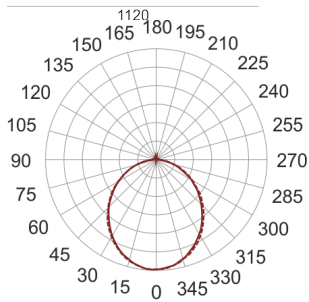

FIGO Z LED S 114/21/3.0K CZARNY

— C0-C180 - - - - - C90-C270

- IP: 20
- Color temperature: 2700-3500
- Luminous flux: 1925,352152 lm

Name	Code	Colour	Voltage supply	Luminaire wattage	Light source type	Luminous flux	
FIGO Z LED S 114/21/3.0K CZARNY		black	230V	24,1	LED	1925,352152 lm	3000K