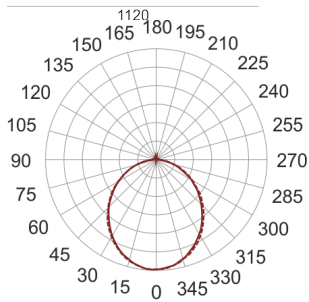

# FIGO Z LED S 114/21/3.0K CZARNY

— C0-C180      - - - - - C90-C270

- IP: 20
- Color temperature: 2700-3500
- Luminous flux: 1925,352152 lm

Name	Code	Colour	Voltage supply	Luminaire wattage	Light source type	Luminous flux	
<a href="#">FIGO Z LED S 114/21/3.0K CZARNY</a>		black	230V	24,1	LED	1925,352152 lm	3000K