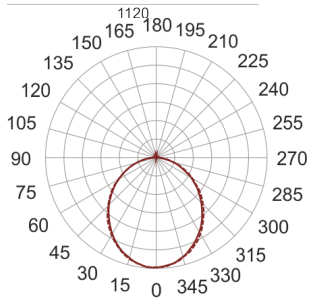

FIGO Z LED S 114/21/3.0K SZARY

— C0-C180 - - - - - C90-C270

- IP: 20
- Color temperature: 2700-3500
- Luminous flux: 1925,352152 lm

Name	Code	Colour	Voltage supply	Luminaire wattage	Light source type	Luminous flux	
FIGO Z LED S 114/21/3.0K SZARY		gray	230V	24,1	LED	1925,352152 lm	3000K