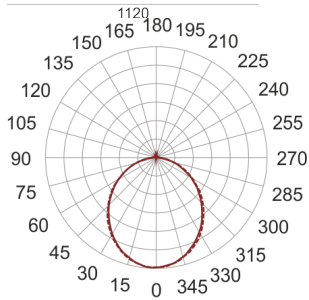

# FIGO Z LED S 114/21/3.0K SZARY

— C0-C180      - - - - - C90-C270

- IP: 20
- Color temperature: 2700-3500
- Luminous flux: 1925,352152 lm

Name	Code	Colour	Voltage supply	Luminaire wattage	Light source type	Luminous flux	
<a href="#">FIGO Z LED S 114/21/3.0K SZARY</a>		gray	230V	24,1	LED	1925,352152 lm	3000K