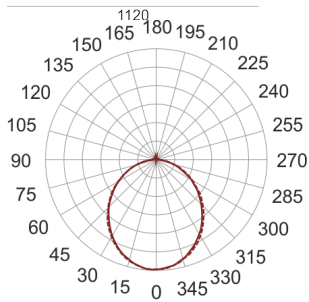

FIGO Z LED S 114/21/3.0K SZARY

— C0-C180 - - - - - C90-C270

- IP: 20
- Color temperature: 2700-3500
- Luminous flux: 1925,352152 lm

Name	Code	Colour	Voltage supply	Luminaire wattage	Light source type	Luminous flux	
FIGO Z LED S 114/21/3.0K SZARY		gray	230V	24,1	LED	1925,352152 lm	3000K