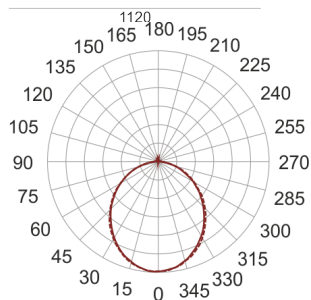

FIGO Z LED S 114/30/3.0K BIAŁY

— C0-C180 - - - - - C90-C270

- IP: 20
- Color temperature: 2700-3500
- Luminous flux: 2923,407039 lm

Name	Code	Colour	Voltage supply	Luminaire wattage	Light source type	Luminous flux	
FIGO Z LED S 114/30/3.0K BIAŁY		white	230V	42,6	LED	2923,407039 lm	3000K