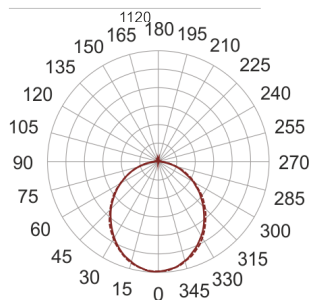

FIGO Z LED S 114/30/3.0K BIAŁY

— C0-C180 - - - - C90-C270

- IP: 20
- Color temperature: 2700-3500
- Luminous flux: 2923,407039 lm

Name	Code	Colour	Voltage supply	Luminaire wattage	Light source type	Luminous flux	
FIGO Z LED S 114/30/3.0K BIAŁY		white	230V	42,6	LED	2923,407039 lm	3000K