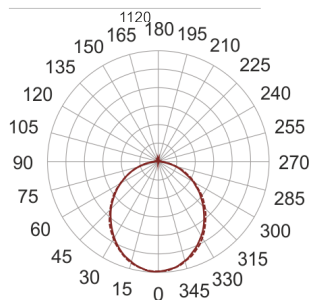

FIGO Z LED S 114/30/3.0K BIAŁY

- IP: 20
- Color temperature: 2700-3500
- Luminous flux: 2923,407039 lm

Name	Code	Colour	Voltage supply	Luminaire wattage	Light source type	Luminous flux	
FIGO Z LED S 114/30/3.0K BIAŁY		white	230V	42,6	LED	2923,407039 lm	3000K