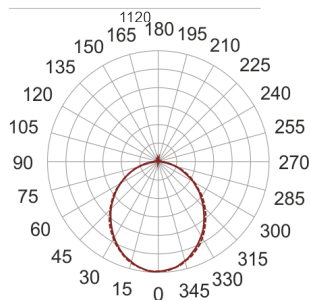

# FIGO Z LED S 114/30/3.0K CZARNY

— C0-C180      - - - - C90-C270

- IP: 20
- Color temperature: 2700-3500
- Luminous flux: 2923,407039 lm

Name	Code	Colour	Voltage supply	Luminaire wattage	Light source type	Luminous flux	
<a href="#">FIGO Z LED S 114/30/3.0K CZARNY</a>		black	230V	42,6	LED	2923,407039 lm	3000K