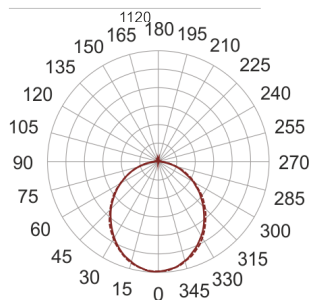

# FIGO Z LED S 114/30/3.0K SZARY

— C0-C180      - - - - - C90-C270

- IP: 20
- Color temperature: 2700-3500
- Luminous flux: 2923,407039 lm

| Name   | Code | Colour | Voltage supply | Luminaire wattage | Light source type | Luminous flux  |       |
|--|------|--------|----------------|-------------------|-------------------|----------------|-------|
| <a href="#">FIGO Z LED S 114/30/3.0K SZARY</a> |      | gray   | 230V           | 42,6              | LED               | 2923,407039 lm | 3000K |