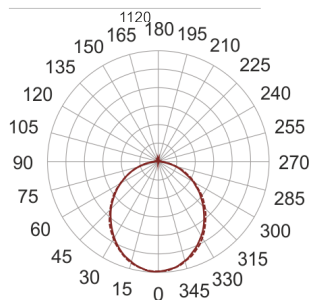

# FIGO Z LED S 114/37/3.0K BIAŁY

- IP: 20
- Color temperature: 2700-3500
- Luminous flux: 4195,802884 lm

Name	Code	Colour	Voltage supply	Luminaire wattage	Light source type	Luminous flux	
<a href="#">FIGO Z LED S 114/37/3.0K BIAŁY</a>		white	230V	66,4	LED	4195,802884 lm	3000K