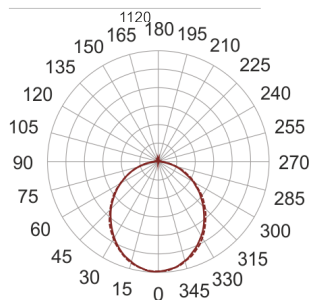

# FIGO Z LED S 114/37/3.0K BIAŁY

— C0-C180      - - - - C90-C270

- IP: 20
- Color temperature: 2700-3500
- Luminous flux: 4195,802884 lm

Name	Code	Colour	Voltage supply	Luminaire wattage	Light source type	Luminous flux	
<a href="#">FIGO Z LED S 114/37/3.0K BIAŁY</a>		white	230V	66,4	LED	4195,802884 lm	3000K