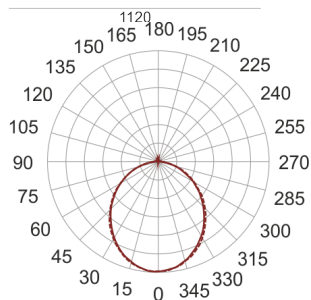

FIGO Z LED S 114/46/3.0K BIAŁY

— C0-C180 - - - - - C90-C270

- IP: 20
- Color temperature: 2700-3500
- Luminous flux: 4737,036629 lm

Name	Code	Colour	Voltage supply	Luminaire wattage	Light source type	Luminous flux	
FIGO Z LED S 114/46/3.0K BIAŁY		white	230V	66	LED	4737,036629 lm	3000K