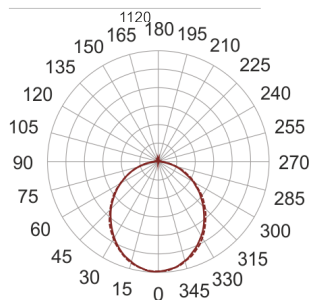

# FIGO Z LED S 114/46/3.0K BIAŁY

— C0-C180      - - - - - C90-C270

- IP: 20
- Color temperature: 2700-3500
- Luminous flux: 4737,036629 lm

Name	Code	Colour	Voltage supply	Luminaire wattage	Light source type	Luminous flux	
<a href="#">FIGO Z LED S 114/46/3.0K BIAŁY</a>		white	230V	66	LED	4737,036629 lm	3000K