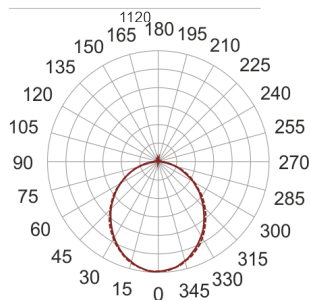

# FIGO Z LED S 114/46/3.0K SZARY

- IP: 20
- Color temperature: 2700-3500
- Luminous flux: 4737,036629 lm

Name	Code	Colour	Voltage supply	Luminaire wattage	Light source type	Luminous flux	
<a href="#">FIGO Z LED S 114/46/3.0K SZARY</a>		gray	230V	66	LED	4737,036629 lm	3000K