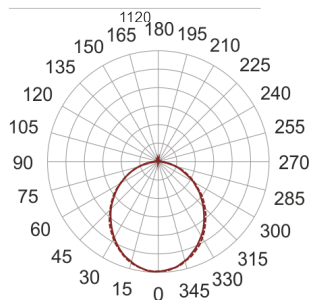

# FIGO Z LED S 114/56/3.0K BIAŁY

— C0-C180      - - - - C90-C270

- IP: 20
- Color temperature: 2700-3500
- Luminous flux: 5846,814078 lm

Name	Code	Colour	Voltage supply	Luminaire wattage	Light source type	Luminous flux	
<a href="#">FIGO Z LED S 114/56/3.0K BIAŁY</a>		white	230V	85,2	LED	5846,814078 lm	3000K