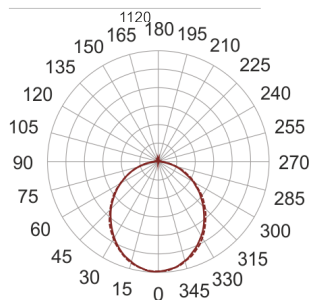

# FIGO Z LED S 114/56/3.0K BIAŁY

— C0-C180    - - - - C90-C270

- IP: 20
- Color temperature: 2700-3500
- Luminous flux: 5846,814078 lm

Name	Code	Colour	Voltage supply	Luminaire wattage	Light source type	Luminous flux	
<a href="#">FIGO Z LED S 114/56/3.0K BIAŁY</a>		white	230V	85,2	LED	5846,814078 lm	3000K