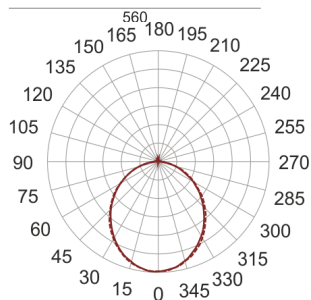

# FIGO Z LED S 58/11/3.0K BIAŁY

— C0-C180      - - - - C90-C270

- IP: 20
- Color temperature: 2700-3500
- Luminous flux: 1490,875522 lm

Name	Code	Colour	Voltage supply	Luminaire wattage	Light source type	Luminous flux	
<a href="#">FIGO Z LED S 58/11/3.0K BIAŁY</a>		white	230V	21,78	LED	1490,875522 lm	3000K