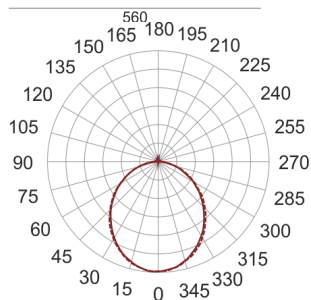

FIGO Z LED S 58/11/3.0K BIAŁY

— C0-C180 - - - - C90-C270

- IP: 20
- Color temperature: 2700-3500
- Luminous flux: 1490,875522 lm

Name	Code	Colour	Voltage supply	Luminaire wattage	Light source type	Luminous flux	
FIGO Z LED S 58/11/3.0K BIAŁY		white	230V	21,78	LED	1490,875522 lm	3000K