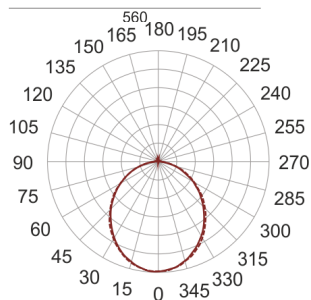

# FIGO Z LED S 58/11/3.0K CZARNY

— C0-C180      - - - - - C90-C270

- IP: 20
- Color temperature: 2700-3500
- Luminous flux: 1490,875522 lm

Name	Code	Colour	Voltage supply	Luminaire wattage	Light source type	Luminous flux	
<a href="#">FIGO Z LED S 58/11/3.0K CZARNY</a>		black	230V	21,78	LED	1490,875522 lm	3000K