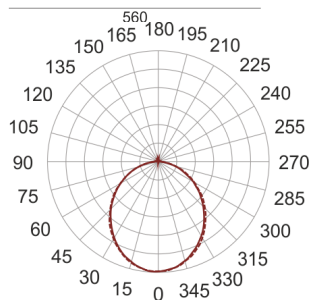

FIGO Z LED S 58/11/3.0K CZARNY

— C0-C180 - - - - - C90-C270

- IP: 20
- Color temperature: 2700-3500
- Luminous flux: 1490,875522 lm

Name	Code	Colour	Voltage supply	Luminaire wattage	Light source type	Luminous flux	
FIGO Z LED S 58/11/3.0K CZARNY		black	230V	21,78	LED	1490,875522 lm	3000K