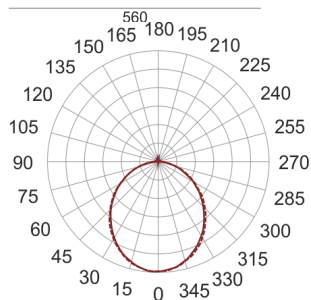

FIGO Z LED S 58/15/3.0K BIAŁY

— C0-C180 - - - - - C90-C270

- IP: 20
- Color temperature: 2700-3500
- Luminous flux: 1595,770594 lm

| Name | Code | Colour | Voltage supply | Luminaire wattage | Light source type | Luminous flux | |
|---|------|--------|----------------|-------------------|-------------------|----------------|-------|
| FIGO Z LED S 58/15/3.0K BIAŁY | | white | 230V | 24 | LED | 1595,770594 lm | 3000K |