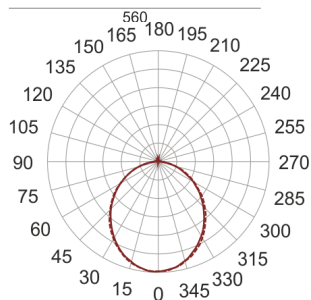

FIGO Z LED S 58/15/3.0K BIAŁY

— C0-C180 - - - - - C90-C270

- IP: 20
- Color temperature: 2700-3500
- Luminous flux: 1595,770594 lm

Name	Code	Colour	Voltage supply	Luminaire wattage	Light source type	Luminous flux	
FIGO Z LED S 58/15/3.0K BIAŁY		white	230V	24	LED	1595,770594 lm	3000K