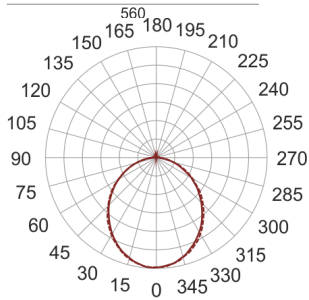

FIGO Z LED S 58/15/3.0K SZARY

— C0-C180 - - - - - C90-C270

- IP: 20
- Color temperature: 2700-3500
- Luminous flux: 1595,770594 lm

Name	Code	Colour	Voltage supply	Luminaire wattage	Light source type	Luminous flux	
FIGO Z LED S 58/15/3.0K SZARY		gray	230V	24	LED	1595,770594 lm	3000K