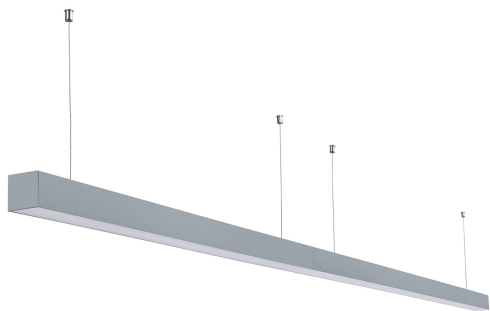

# FIGO Z LED S 58/20/3.0K BIAŁY

— C0-C180      - - - - - C90-C270

- IP: 20
- Color temperature: 2700-3500
- Luminous flux: 2097,901442 lm

Name	Code	Colour	Voltage supply	Luminaire wattage	Light source type	Luminous flux	
<a href="#">FIGO Z LED S 58/20/3.0K BIAŁY</a>		white	230V	32,2	LED	2097,901442 lm	3000K