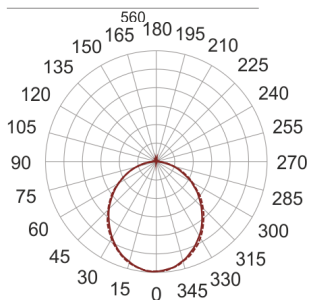

FIGO Z LED S 58/20/3.0K BIAŁY

— C0-C180 - - - - - C90-C270

- IP: 20
- Color temperature: 2700-3500
- Luminous flux: 2097,901442 lm

Name	Code	Colour	Voltage supply	Luminaire wattage	Light source type	Luminous flux	
FIGO Z LED S 58/20/3.0K BIAŁY		white	230V	32,2	LED	2097,901442 lm	3000K