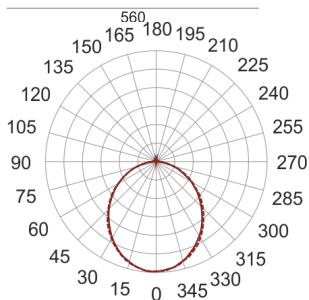

# FIGO Z LED S 58/20/3.0K BIAŁY

— C0-C180      - - - - - C90-C270

- IP: 20
- Color temperature: 2700-3500
- Luminous flux: 2097,901442 lm

Name	Code	Colour	Voltage supply	Luminaire wattage	Light source type	Luminous flux	
<a href="#">FIGO Z LED S 58/20/3.0K BIAŁY</a>		white	230V	32,2	LED	2097,901442 lm	3000K