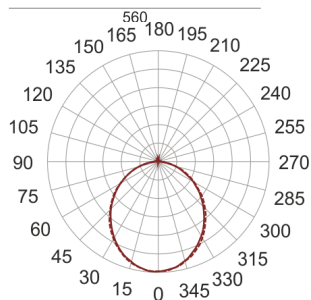

# FIGO Z LED S 58/20/3.0K BIAŁY

— C0-C180      - - - - C90-C270

- IP: 20
- Color temperature: 2700-3500
- Luminous flux: 2097,901442 lm

Name	Code	Colour	Voltage supply	Luminaire wattage	Light source type	Luminous flux	
<a href="#">FIGO Z LED S 58/20/3.0K BIAŁY</a>		white	230V	32,2	LED	2097,901442 lm	3000K