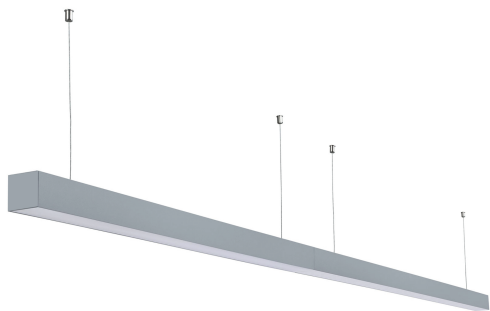

FIGO Z LED S 58/20/3.0K BIAŁY

— C0-C180 - - - - - C90-C270

- IP: 20
- Color temperature: 2700-3500
- Luminous flux: 2097,901442 lm

Name	Code	Colour	Voltage supply	Luminaire wattage	Light source type	Luminous flux	
FIGO Z LED S 58/20/3.0K BIAŁY		white	230V	32,2	LED	2097,901442 lm	3000K