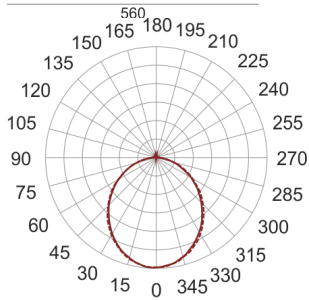

FIGO Z LED S 58/20/3.0K CZARNY

— C0-C180 - - - - C90-C270

- IP: 20
- Color temperature: 2700-3500
- Luminous flux: 2097,901442 lm

Name	Code	Colour	Voltage supply	Luminaire wattage	Light source type	Luminous flux	
FIGO Z LED S 58/20/3.0K CZARNY		black	230V	32,2	LED	2097,901442 lm	3000K