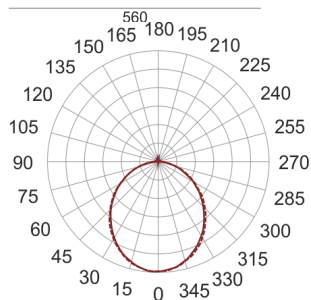

# FIGO Z LED S 58/20/3.0K CZARNY

— C0-C180      - - - - - C90-C270

- IP: 20
- Color temperature: 2700-3500
- Luminous flux: 2097,901442 lm

Name	Code	Colour	Voltage supply	Luminaire wattage	Light source type	Luminous flux	
<a href="#">FIGO Z LED S 58/20/3.0K CZARNY</a>		black	230V	32,2	LED	2097,901442 lm	3000K