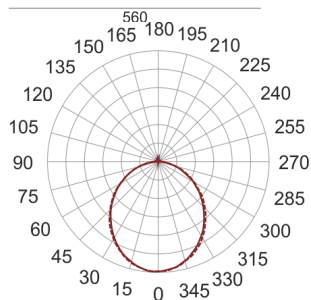

FIGO Z LED S 58/20/3.0K CZARNY

— C0-C180 - - - - - C90-C270

- IP: 20
- Color temperature: 2700-3500
- Luminous flux: 2097,901442 lm

Name	Code	Colour	Voltage supply	Luminaire wattage	Light source type	Luminous flux	
FIGO Z LED S 58/20/3.0K CZARNY		black	230V	32,2	LED	2097,901442 lm	3000K