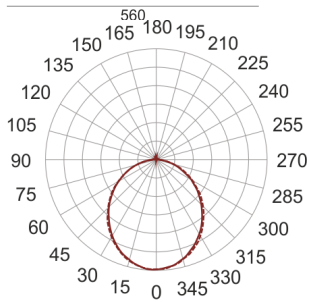

FIGO Z LED S 58/20/3.0K SZARY

— C0-C180 - - - - C90-C270

- IP: 20
- Color temperature: 2700-3500
- Luminous flux: 2097,901442 lm

Name	Code	Colour	Voltage supply	Luminaire wattage	Light source type	Luminous flux	
FIGO Z LED S 58/20/3.0K SZARY		gray	230V	32,2	LED	2097,901442 lm	3000K