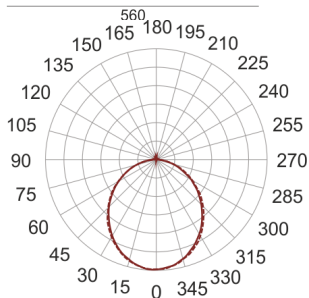

# FIGO Z LED S 58/28/3.0K BIAŁY

— C0-C180      - - - - - C90-C270

- IP: 20
- Color temperature: 2700-3500
- Luminous flux: 2923,407039 lm

Name	Code	Colour	Voltage supply	Luminaire wattage	Light source type	Luminous flux	
<a href="#">FIGO Z LED S 58/28/3.0K BIAŁY</a>		white	230V	42,6	LED	2923,407039 lm	3000K