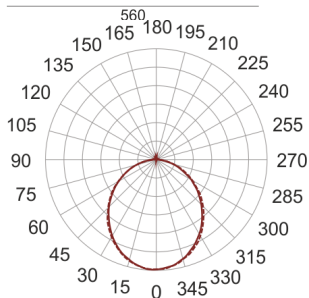

FIGO Z LED S 58/28/3.0K BIAŁY

— C0-C180 - - - - - C90-C270

- IP: 20
- Color temperature: 2700-3500
- Luminous flux: 2923,407039 lm

Name	Code	Colour	Voltage supply	Luminaire wattage	Light source type	Luminous flux	
FIGO Z LED S 58/28/3.0K BIAŁY		white	230V	42,6	LED	2923,407039 lm	3000K