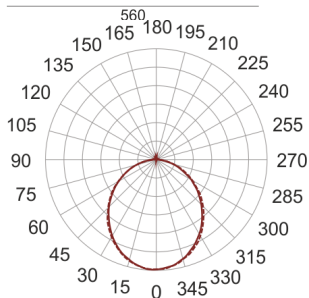

# FIGO Z LED S 58/28/3.0K BIAŁY

— C0-C180      - - - - C90-C270

- IP: 20
- Color temperature: 2700-3500
- Luminous flux: 2923,407039 lm

Name	Code	Colour	Voltage supply	Luminaire wattage	Light source type	Luminous flux	
<a href="#">FIGO Z LED S 58/28/3.0K BIAŁY</a>		white	230V	42,6	LED	2923,407039 lm	3000K