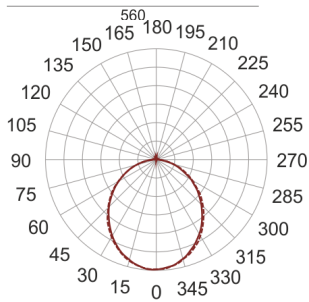

FIGO Z LED S 58/28/3.0K CZARNY

— C0-C180 - - - - - C90-C270

- IP: 20
- Color temperature: 2700-3500
- Luminous flux: 2923,407039 lm

Name	Code	Colour	Voltage supply	Luminaire wattage	Light source type	Luminous flux	
FIGO Z LED S 58/28/3.0K CZARNY		black	230V	42,6	LED	2923,407039 lm	3000K