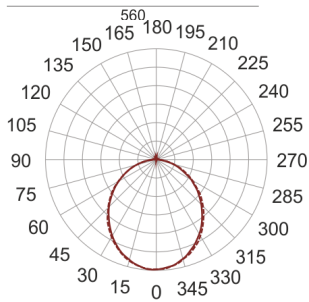

FIGO Z LED S 58/28/3.0K CZARNY

— C0-C180 - - - - C90-C270

- IP: 20
- Color temperature: 2700-3500
- Luminous flux: 2923,407039 lm

Name	Code	Colour	Voltage supply	Luminaire wattage	Light source type	Luminous flux	
FIGO Z LED S 58/28/3.0K CZARNY		black	230V	42,6	LED	2923,407039 lm	3000K