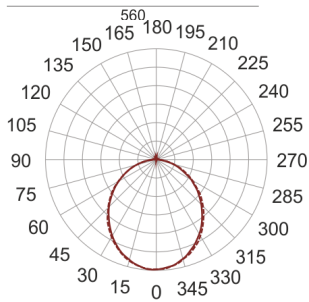

# FIGO Z LED S 58/28/3.0K CZARNY

— C0-C180      - - - - C90-C270

- IP: 20
- Color temperature: 2700-3500
- Luminous flux: 2923,407039 lm

Name	Code	Colour	Voltage supply	Luminaire wattage	Light source type	Luminous flux	
<a href="#">FIGO Z LED S 58/28/3.0K CZARNY</a>		black	230V	42,6	LED	2923,407039 lm	3000K