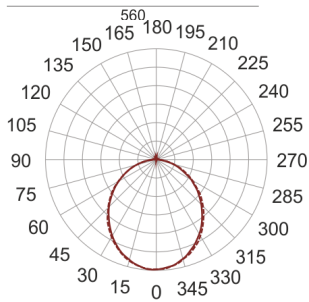

# FIGO Z LED S 58/28/3.0K SZARY

— C0-C180      - - - - C90-C270

- IP: 20
- Color temperature: 2700-3500
- Luminous flux: 2923,407039 lm

Name	Code	Colour	Voltage supply	Luminaire wattage	Light source type	Luminous flux	
<a href="#">FIGO Z LED S 58/28/3.0K SZARY</a>		gray	230V	42,6	LED	2923,407039 lm	3000K