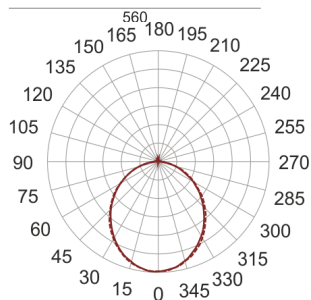

FIGO Z LED S 58/28/3.0K SZARY

— C0-C180 - - - - C90-C270

- IP: 20
- Color temperature: 2700-3500
- Luminous flux: 2923,407039 lm

Name	Code	Colour	Voltage supply	Luminaire wattage	Light source type	Luminous flux	
FIGO Z LED S 58/28/3.0K SZARY		gray	230V	42,6	LED	2923,407039 lm	3000K