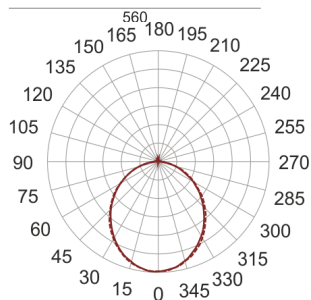

FIGO Z LED S 58/33/3.0K BIAŁY

— C0-C180 - - - - - C90-C270

- IP: 20
- Color temperature: 2700-3500
- Luminous flux: 3191,541188 lm

Name	Code	Colour	Voltage supply	Luminaire wattage	Light source type	Luminous flux	
FIGO Z LED S 58/33/3.0K BIAŁY		white	230V	49,5	LED	3191,541188 lm	3000K