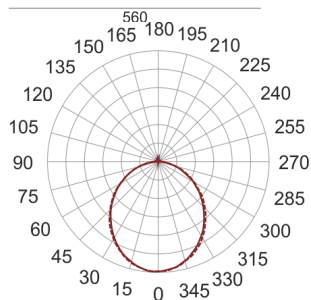

# FIGO Z LED S 58/33/3.0K CZARNY

— C0-C180      - - - - C90-C270

- IP: 20
- Color temperature: 2700-3500
- Luminous flux: 3191,541188 lm

Name	Code	Colour	Voltage supply	Luminaire wattage	Light source type	Luminous flux	
<a href="#">FIGO Z LED S 58/33/3.0K CZARNY</a>		black	230V	49,5	LED	3191,541188 lm	3000K