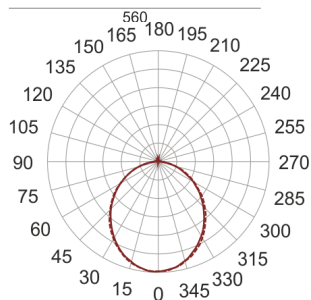

FIGO Z LED S 58/33/3.0K CZARNY

— C0-C180 - - - - - C90-C270

- IP: 20
- Color temperature: 2700-3500
- Luminous flux: 3191,541188 lm

Name	Code	Colour	Voltage supply	Luminaire wattage	Light source type	Luminous flux	
FIGO Z LED S 58/33/3.0K CZARNY		black	230V	49,5	LED	3191,541188 lm	3000K