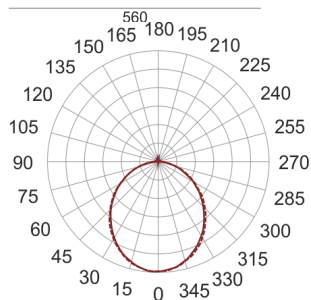

FIGO Z LED S 58/33/3.0K SZARY

— C0-C180 - - - - C90-C270

- IP: 20
- Color temperature: 2700-3500
- Luminous flux: 3191,541188 lm

| Name | Code | Colour | Voltage supply | Luminaire wattage | Light source type | Luminous flux | |
|---|------|--------|----------------|-------------------|-------------------|----------------|-------|
| FIGO Z LED S 58/33/3.0K SZARY | | gray | 230V | 49,5 | LED | 3191,541188 lm | 3000K |