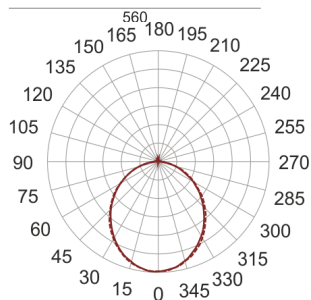

FIGO Z LEDS 58/11/3.0K SZARY

— C0-C180 - - - - - C90-C270

- IP: 20
- Color temperature: 2700-3500
- Luminous flux: 1490,875522 lm

Name	Code	Colour	Voltage supply	Luminaire wattage	Light source type	Luminous flux	
FIGO Z LEDS 58/11/3.0K SZARY		gray	230V	21,78	LED	1490,875522 lm	3000K